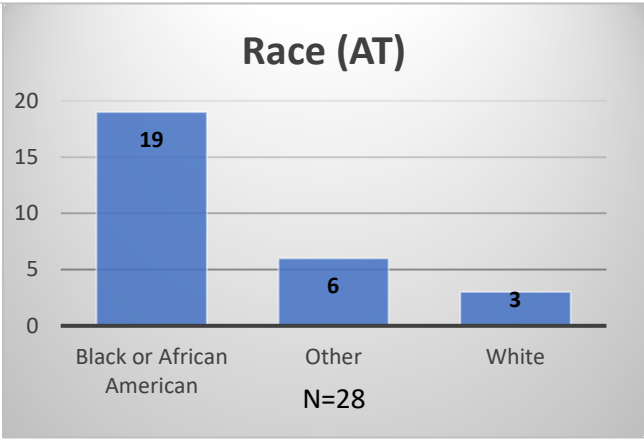

Daily Data Dashboard – January 4, 2024
Demographics for JTDC Population
Thursday Morning Midnight Count

Total # of probation Involved youth¹: 1,342

¹ Probation Active: Any youth who is pending sentencing with an active social history, has been formally placed on probation or supervision with Cook County Juvenile Probation on the date of the report.

*Age, Gender and Race for Criminal Court population (N=1) is not represented in this report.

Daily Data Dashboard – January 4, 2024
Demographics for JTDC Population
Thursday Morning Midnight Count

Data sources: cFive Supervisor – Probation Population and RMIS – JTDC Population