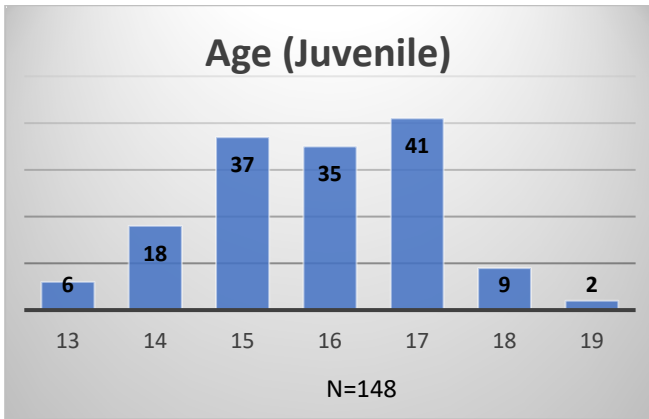

Daily Data Dashboard – January 4, 2024
Demographics for JTDC Population
Thursday Morning Midnight Count

Total # of probation Involved youth¹: 1,342

¹ Probation Active: Any youth who is pending sentencing with an active social history, has been formally placed on probation or supervision with Cook County Juvenile Probation on the date of the report.

*Age, Gender and Race for Criminal Court population (N=1) is not represented in this report.

Daily Data Dashboard – January 4, 2024
Demographics for JTDC Population
Thursday Morning Midnight Count

Data sources: cFive Supervisor – Probation Population and RMIS – JTDC Population