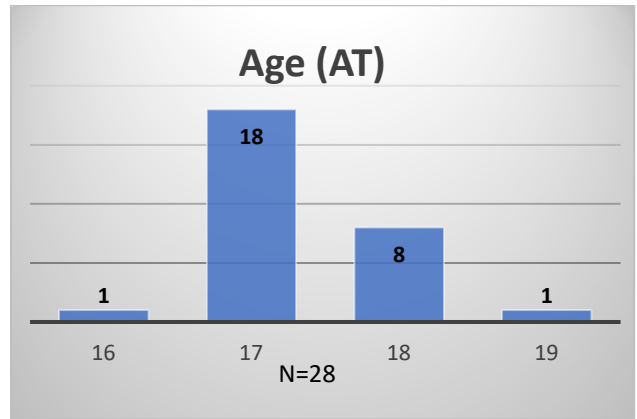

Daily Data Dashboard – January 4, 2024
Demographics for JTDC Population
Thursday Morning Midnight Count

Total # of probation Involved youth¹: 1,342

¹ Probation Active: Any youth who is pending sentencing with an active social history, has been formally placed on probation or supervision with Cook County Juvenile Probation on the date of the report.

*Age, Gender and Race for Criminal Court population (N=1) is not represented in this report.

Daily Data Dashboard – January 4, 2024
Demographics for JTDC Population
Thursday Morning Midnight Count

Data sources: cFive Supervisor – Probation Population and RMIS – JTDC Population