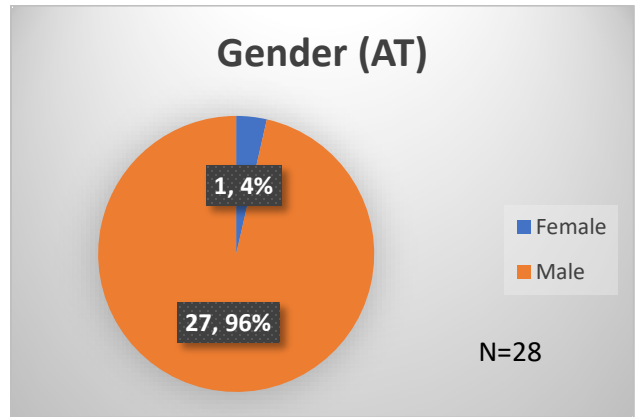

Daily Data Dashboard – January 4, 2024
Demographics for JTDC Population
Thursday Morning Midnight Count

Total # of probation Involved youth¹: 1,342

¹ Probation Active: Any youth who is pending sentencing with an active social history, has been formally placed on probation or supervision with Cook County Juvenile Probation on the date of the report.

*Age, Gender and Race for Criminal Court population (N=1) is not represented in this report.

Daily Data Dashboard – January 4, 2024
Demographics for JTDC Population
Thursday Morning Midnight Count

Data sources: cFive Supervisor – Probation Population and RMIS – JTDC Population