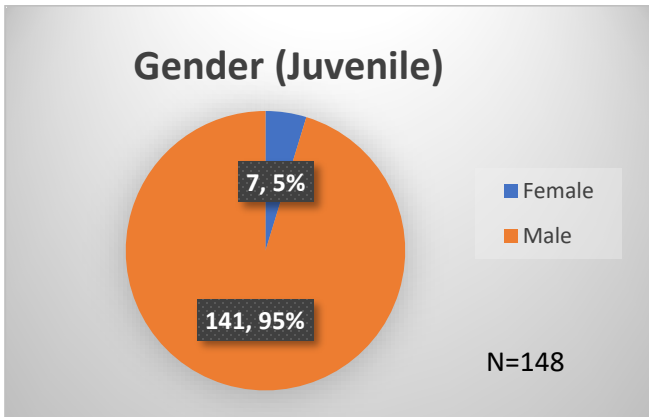

Daily Data Dashboard – January 4, 2024
Demographics for JTDC Population
Thursday Morning Midnight Count

Total # of probation Involved youth¹: 1,342

¹ Probation Active: Any youth who is pending sentencing with an active social history, has been formally placed on probation or supervision with Cook County Juvenile Probation on the date of the report.

*Age, Gender and Race for Criminal Court population (N=1) is not represented in this report.

Daily Data Dashboard – January 4, 2024
Demographics for JTDC Population
Thursday Morning Midnight Count

Data sources: cFive Supervisor – Probation Population and RMIS – JTDC Population