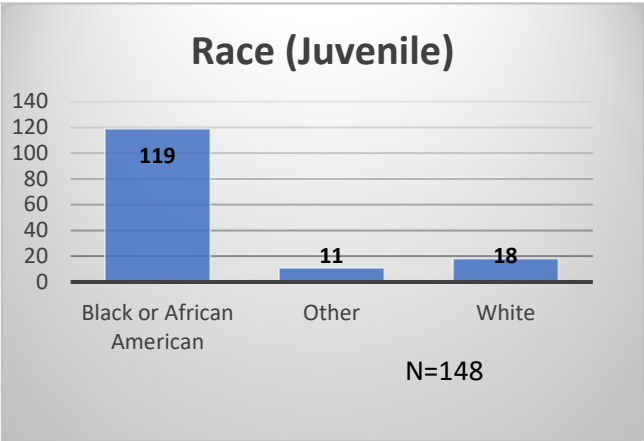

Daily Data Dashboard – January 4, 2024
Demographics for JTDC Population
Thursday Morning Midnight Count

Total # of probation Involved youth¹: 1,342

¹ Probation Active: Any youth who is pending sentencing with an active social history, has been formally placed on probation or supervision with Cook County Juvenile Probation on the date of the report.

*Age, Gender and Race for Criminal Court population (N=1) is not represented in this report.

Daily Data Dashboard – January 4, 2024
Demographics for JTDC Population
Thursday Morning Midnight Count

Data sources: cFive Supervisor – Probation Population and RMIS – JTDC Population