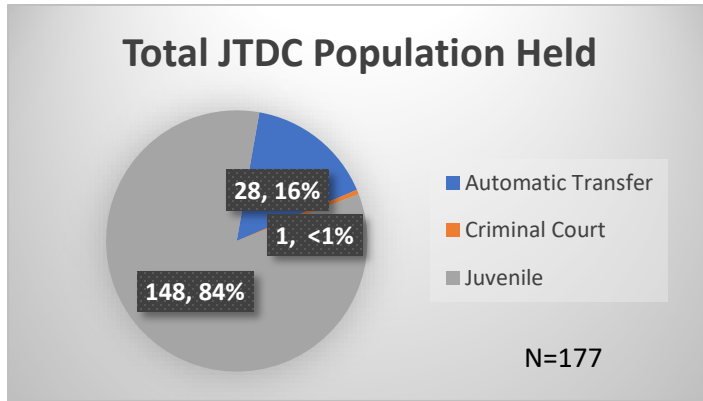

Daily Data Dashboard – January 4, 2024
Demographics for JTDC Population
Thursday Morning Midnight Count

Total # of probation Involved youth¹: 1,342

¹ Probation Active: Any youth who is pending sentencing with an active social history, has been formally placed on probation or supervision with Cook County Juvenile Probation on the date of the report.

*Age, Gender and Race for Criminal Court population (N=1) is not represented in this report.

Daily Data Dashboard – January 4, 2024
Demographics for JTDC Population
Thursday Morning Midnight Count

Data sources: cFive Supervisor – Probation Population and RMIS – JTDC Population